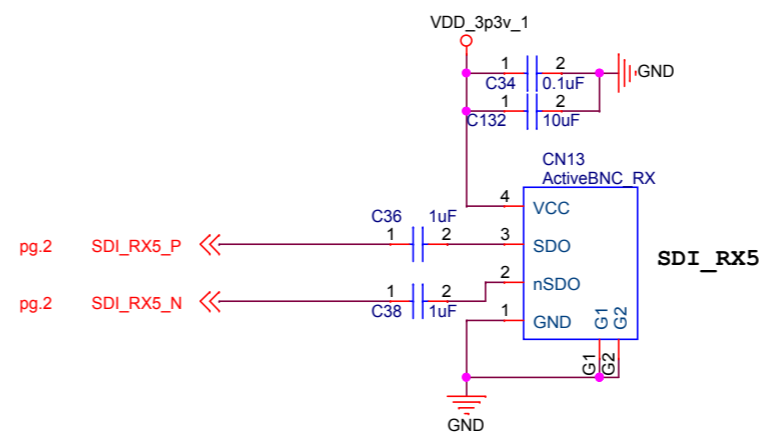

3G-SDI FMC Card

PAGE	DESCRIPTION
01	TOP
02	FMC
03	ActiveBNC TX
04	ActiveBNC RX
05	LMH1983
06	LMH1981

FMC		
Title 3G-SDI FMC Card		
Size A3	Document Number DATA_000057	Rev A
Date: 2016/07/14	Sheet 2 of 6	

ActiveBNC RX

Title		
3G-SDI FMC Card		
Size	Document Number	Rev
A3	DATA_000057	A
Date:	2016/07/14	Sheet 4 of 6

LMH1983

Title			3G-SDI FMC Card		
Size	Document Number	Rev			
A3	DATA_000057	A			
Date:	2016/07/14	Sheet	5	of	6

LMH1981

Title		
3G-SDI FMC Card		
Size	Document Number	Rev
A3	DATA_000057	A
Date:	2016/07/14	Sheet 6 of 6