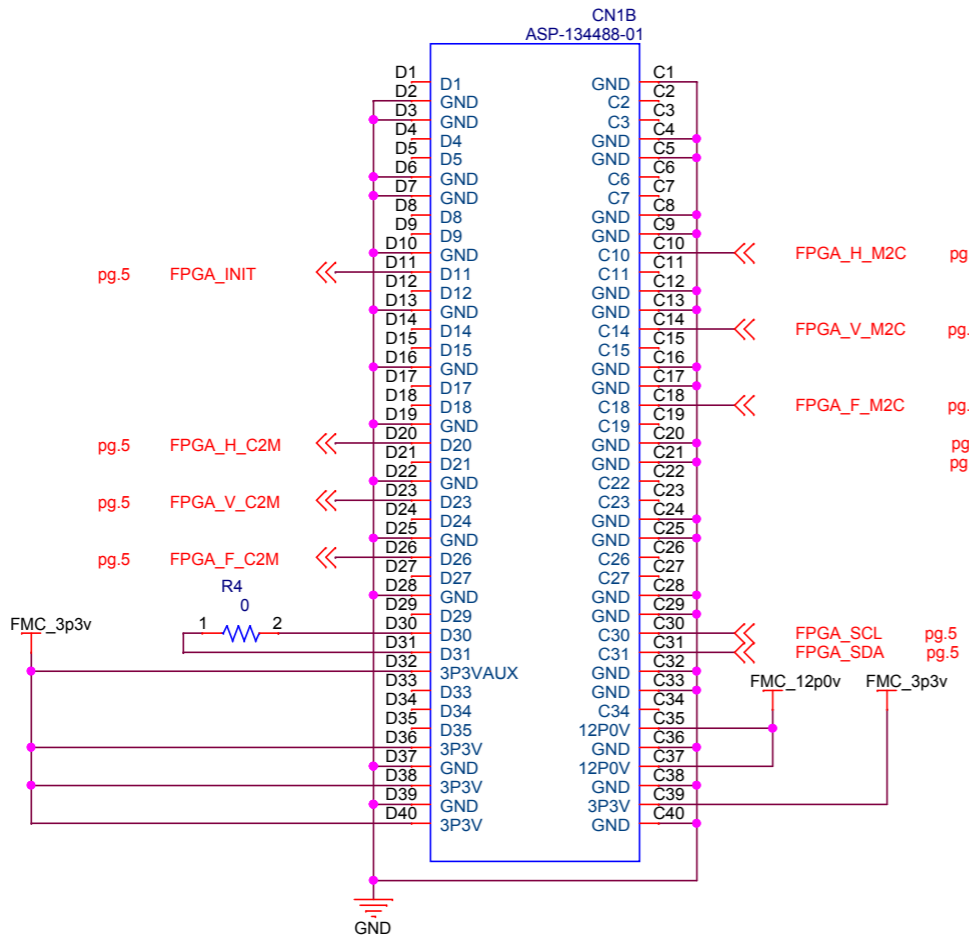

3G-SDI FMC Card

PAGE	DESCRIPTION
01	TOP
02	FMC
03	ActiveBNC TX
04	ActiveBNC RX
05	LMH1983
06	LMH1981

FMC		
Title 3G-SDI FMC Card		
Size A3	Document Number DATA_000057	Rev A
Date: 2016/07/14	Sheet 2 of 6	

ActiveBNC RX

Title		
3G-SDI FMC Card		
Size	Document Number	Rev
A3	DATA_000057	A
Date:	2016/07/14	Sheet 4 of 6

LMH1983

Title			3G-SDI FMC Card		
Size	Document Number	Rev			
A3	DATA_000057	A			
Date:	2016/07/14	Sheet	5	of	6

LMH1981

Title		
3G-SDI FMC Card		
Size	Document Number	Rev
A3	DATA_000057	A
Date:	2016/07/14	Sheet 6 of 6