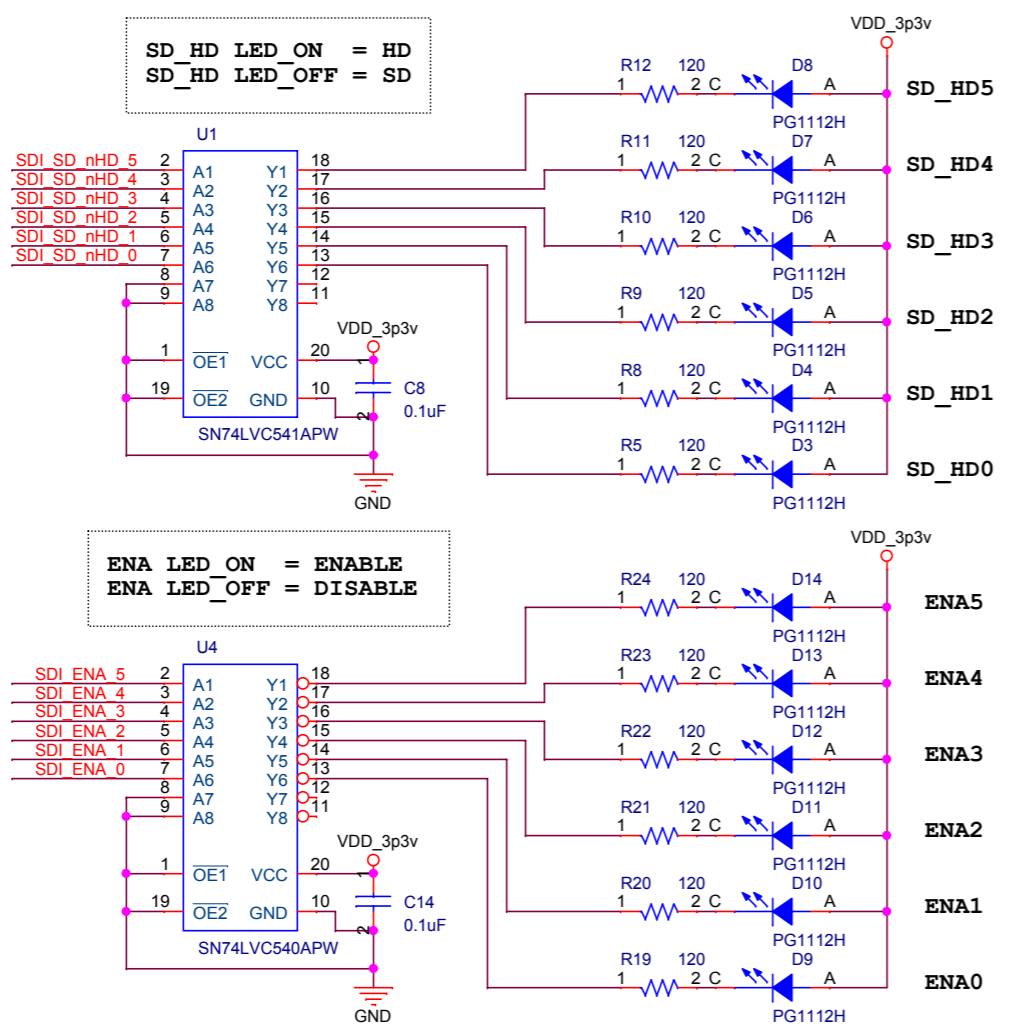

3G-SDI FMC Card

PAGE	DESCRIPTION
01	TOP
02	FMC
03	ActiveBNC TX
04	ActiveBNC RX
05	LMH1983
06	LMH1981

FMC		
Title 3G-SDI FMC Card		
Size A3	Document Number DATA_000057	Rev A
Date: 2016/07/14	Sheet 2 of 6	

ActiveBNC RX

Title		
3G-SDI FMC Card		
Size	Document Number	Rev
A3	DATA_000057	A
Date:	2016/07/14	Sheet 4 of 6

LMH1983

Title			3G-SDI FMC Card		
Size	Document Number	Rev			
A3	DATA_000057	A			
Date:	2016/07/14	Sheet	5	of	6

LMH1981

Title		
3G-SDI FMC Card		
Size	Document Number	Rev
A3	DATA_000057	A
Date:	2016/07/14	Sheet 6 of 6