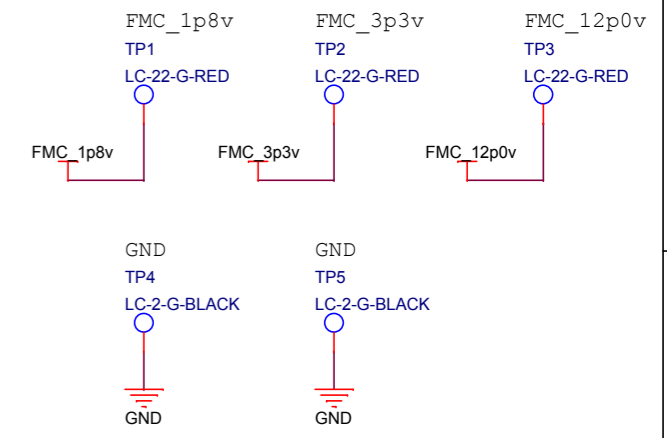

3G-SDI FMC Card

PAGE	DESCRIPTION
01	TOP
02	FMC
03	ActiveBNC TX
04	ActiveBNC RX
05	LMH1983
06	LMH1981

FMC		
Title 3G-SDI FMC Card		
Size A3	Document Number DATA_000057	Rev A
Date: 2016/07/14	Sheet 2 of 6	

ActiveBNC RX

Title		
3G-SDI FMC Card		
Size	Document Number	Rev
A3	DATA_000057	A
Date:	2016/07/14	Sheet 4 of 6

LMH1983

Title			3G-SDI FMC Card		
Size	Document Number	Rev			
A3	DATA_000057	A			
Date:	2016/07/14	Sheet	5	of	6

LMH1981

Title		
3G-SDI FMC Card		
Size	Document Number	Rev
A3	DATA_000057	A
Date:	2016/07/14	Sheet 6 of 6