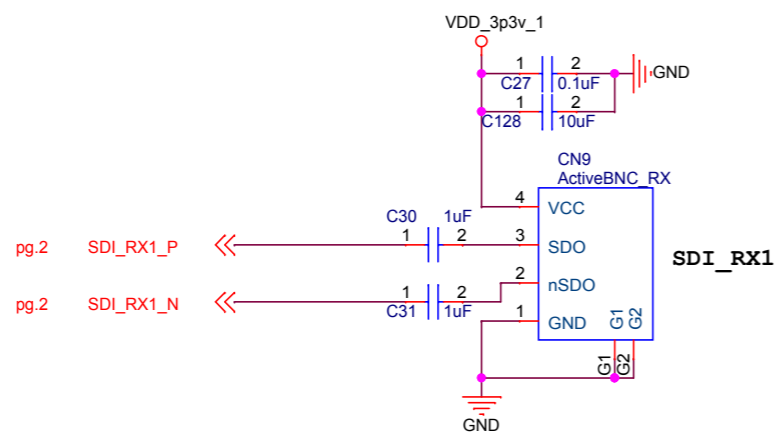

3G-SDI FMC Card

PAGE	DESCRIPTION
01	TOP
02	FMC
03	ActiveBNC TX
04	ActiveBNC RX
05	LMH1983
06	LMH1981

FMC		
Title 3G-SDI FMC Card		
Size A3	Document Number DATA_000057	Rev A
Date: 2016/07/14	Sheet 2 of 6	

ActiveBNC RX

Title		
3G-SDI FMC Card		
Size	Document Number	Rev
A3	DATA_000057	A
Date:	2016/07/14	Sheet 4 of 6

LMH1983

Title			3G-SDI FMC Card		
Size	Document Number	Rev			
A3	DATA_000057	A			
Date:	2016/07/14	Sheet	5	of	6

LMH1981

Title		
3G-SDI FMC Card		
Size	Document Number	Rev
A3	DATA_000057	A
Date:	2016/07/14	Sheet 6 of 6