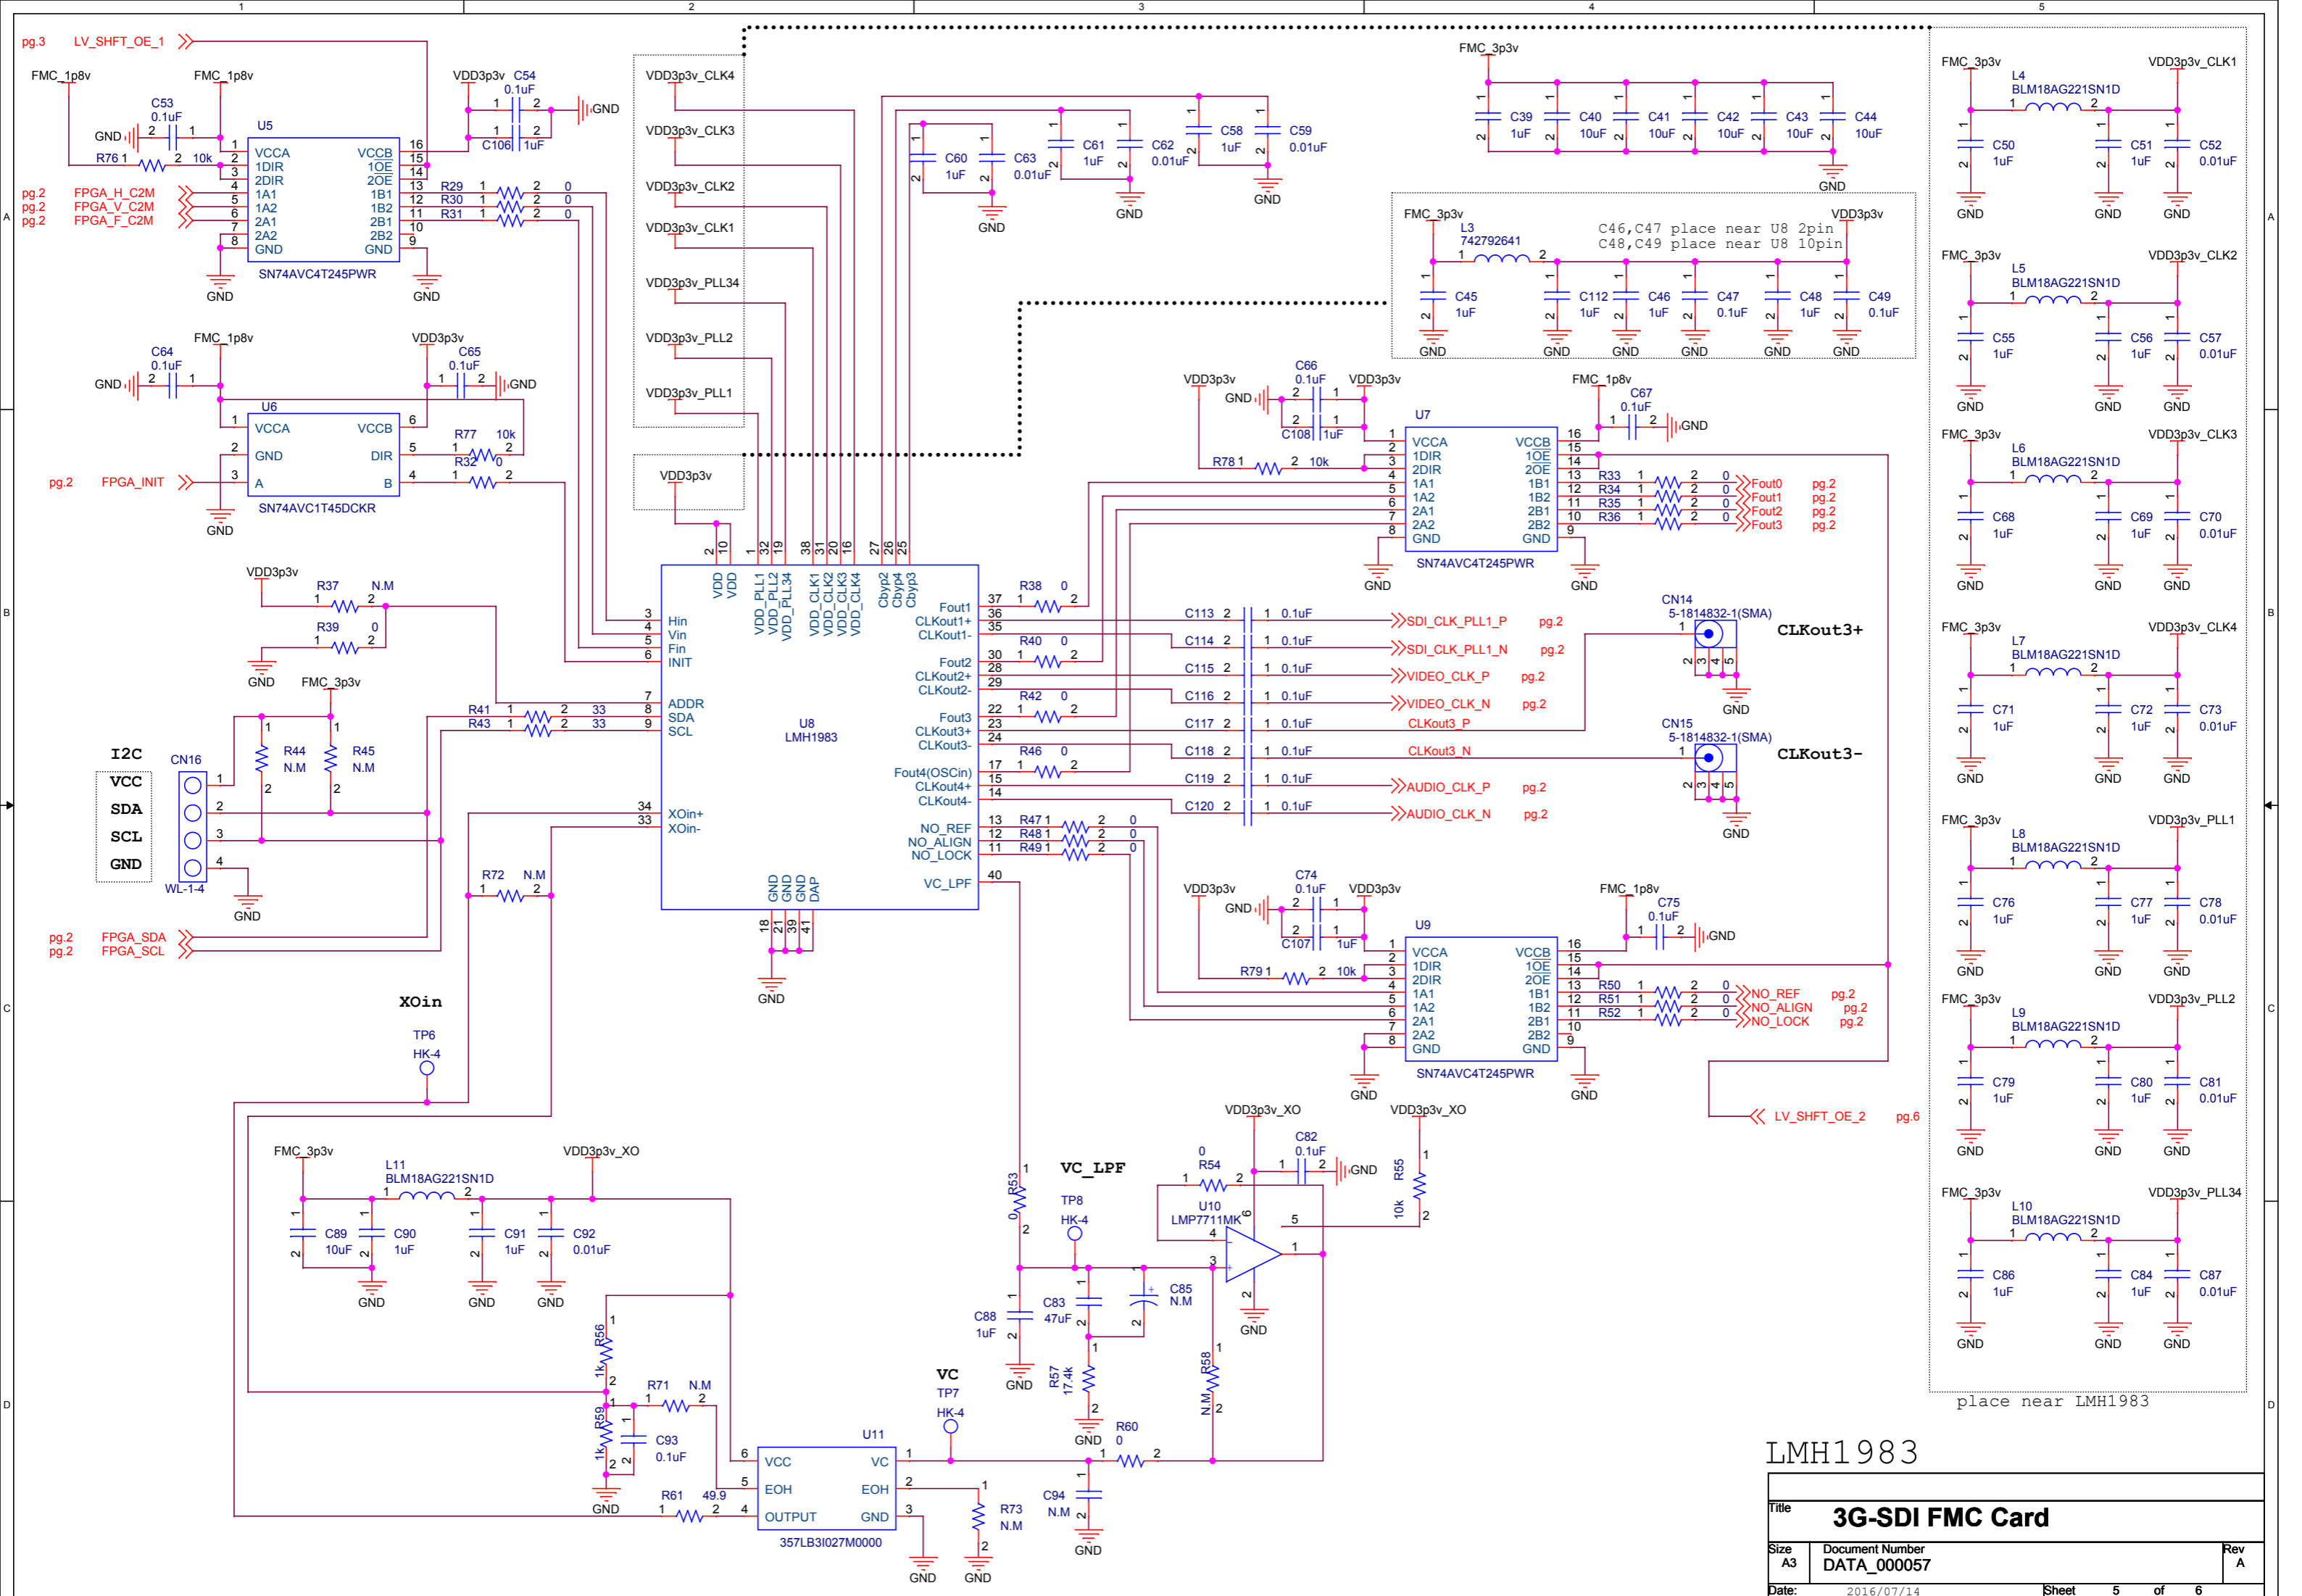

3G-SDI FMC Card

PAGE	DESCRIPTION
01	TOP
02	FMC
03	ActiveBNC TX
04	ActiveBNC RX
05	LMH1983
06	LMH1981

FMC		
Title 3G-SDI FMC Card		
Size A3	Document Number DATA_000057	Rev A
Date: 2016/07/14	Sheet 2 of 6	

ActiveBNC RX

Title		
3G-SDI FMC Card		
Size	Document Number	Rev
A3	DATA_000057	A
Date:	2016/07/14	Sheet 4 of 6

LMH1983

Title			3G-SDI FMC Card		
Size	Document Number	Rev			
A3	DATA_000057	A			
Date:	2016/07/14	Sheet	5	of	6

LMH1981

Title		
3G-SDI FMC Card		
Size	Document Number	Rev
A3	DATA_000057	A
Date:	2016/07/14	Sheet 6 of 6