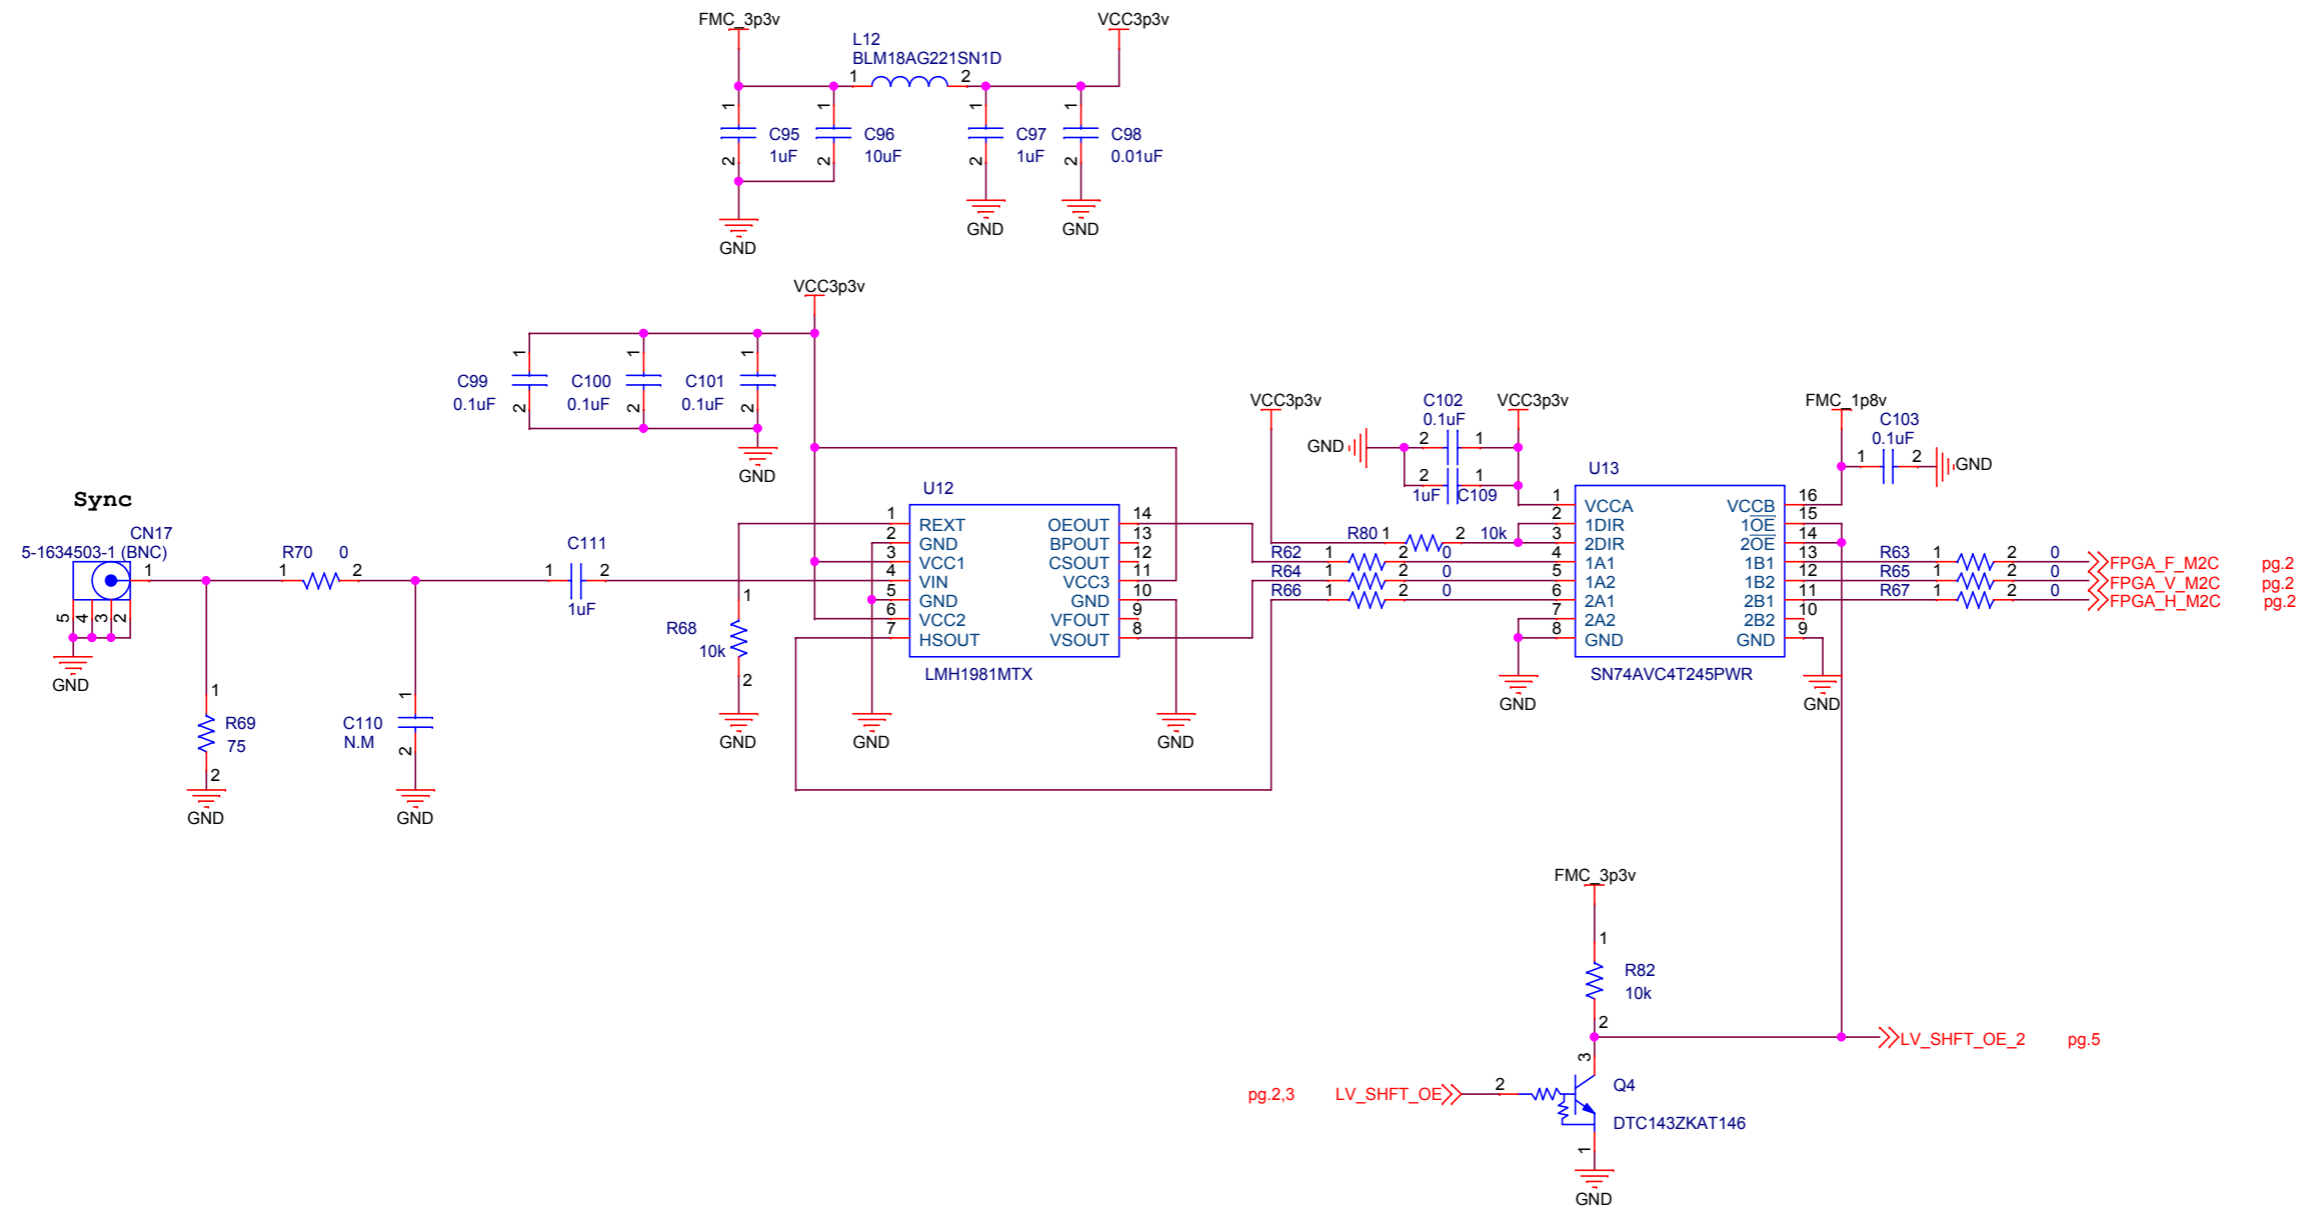

3G-SDI FMC Card

PAGE	DESCRIPTION
01	TOP
02	FMC
03	ActiveBNC TX
04	ActiveBNC RX
05	LMH1983
06	LMH1981

FMC		
Title 3G-SDI FMC Card		
Size A3	Document Number DATA_000057	Rev A
Date: 2016/07/14	Sheet 2 of 6	

ActiveBNC RX

Title		
3G-SDI FMC Card		
Size	Document Number	Rev
A3	DATA_000057	A
Date:	2016/07/14	Sheet 4 of 6

LMH1983

Title			3G-SDI FMC Card		
Size	Document Number	Rev			
A3	DATA_000057	A			
Date:	2016/07/14	Sheet	5	of	6

LMH1981

Title		
3G-SDI FMC Card		
Size	Document Number	Rev
A3	DATA_000057	A
Date:	2016/07/14	Sheet 6 of 6