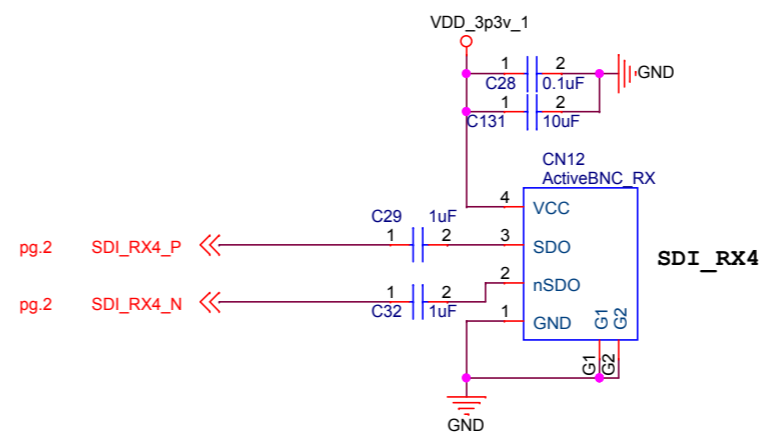

3G-SDI FMC Card

PAGE	DESCRIPTION
01	TOP
02	FMC
03	ActiveBNC TX
04	ActiveBNC RX
05	LMH1983
06	LMH1981

FMC		
Title 3G-SDI FMC Card		
Size A3	Document Number DATA_000057	Rev A
Date: 2016/07/14	Sheet 2 of 6	

ActiveBNC RX

Title		
3G-SDI FMC Card		
Size	Document Number	Rev
A3	DATA_000057	A
Date:	2016/07/14	Sheet 4 of 6

LMH1983

Title			3G-SDI FMC Card		
Size	Document Number	Rev			
A3	DATA_000057	A			
Date:	2016/07/14	Sheet	5	of	6

LMH1981

Title		
3G-SDI FMC Card		
Size	Document Number	Rev
A3	DATA_000057	A
Date:	2016/07/14	Sheet 6 of 6