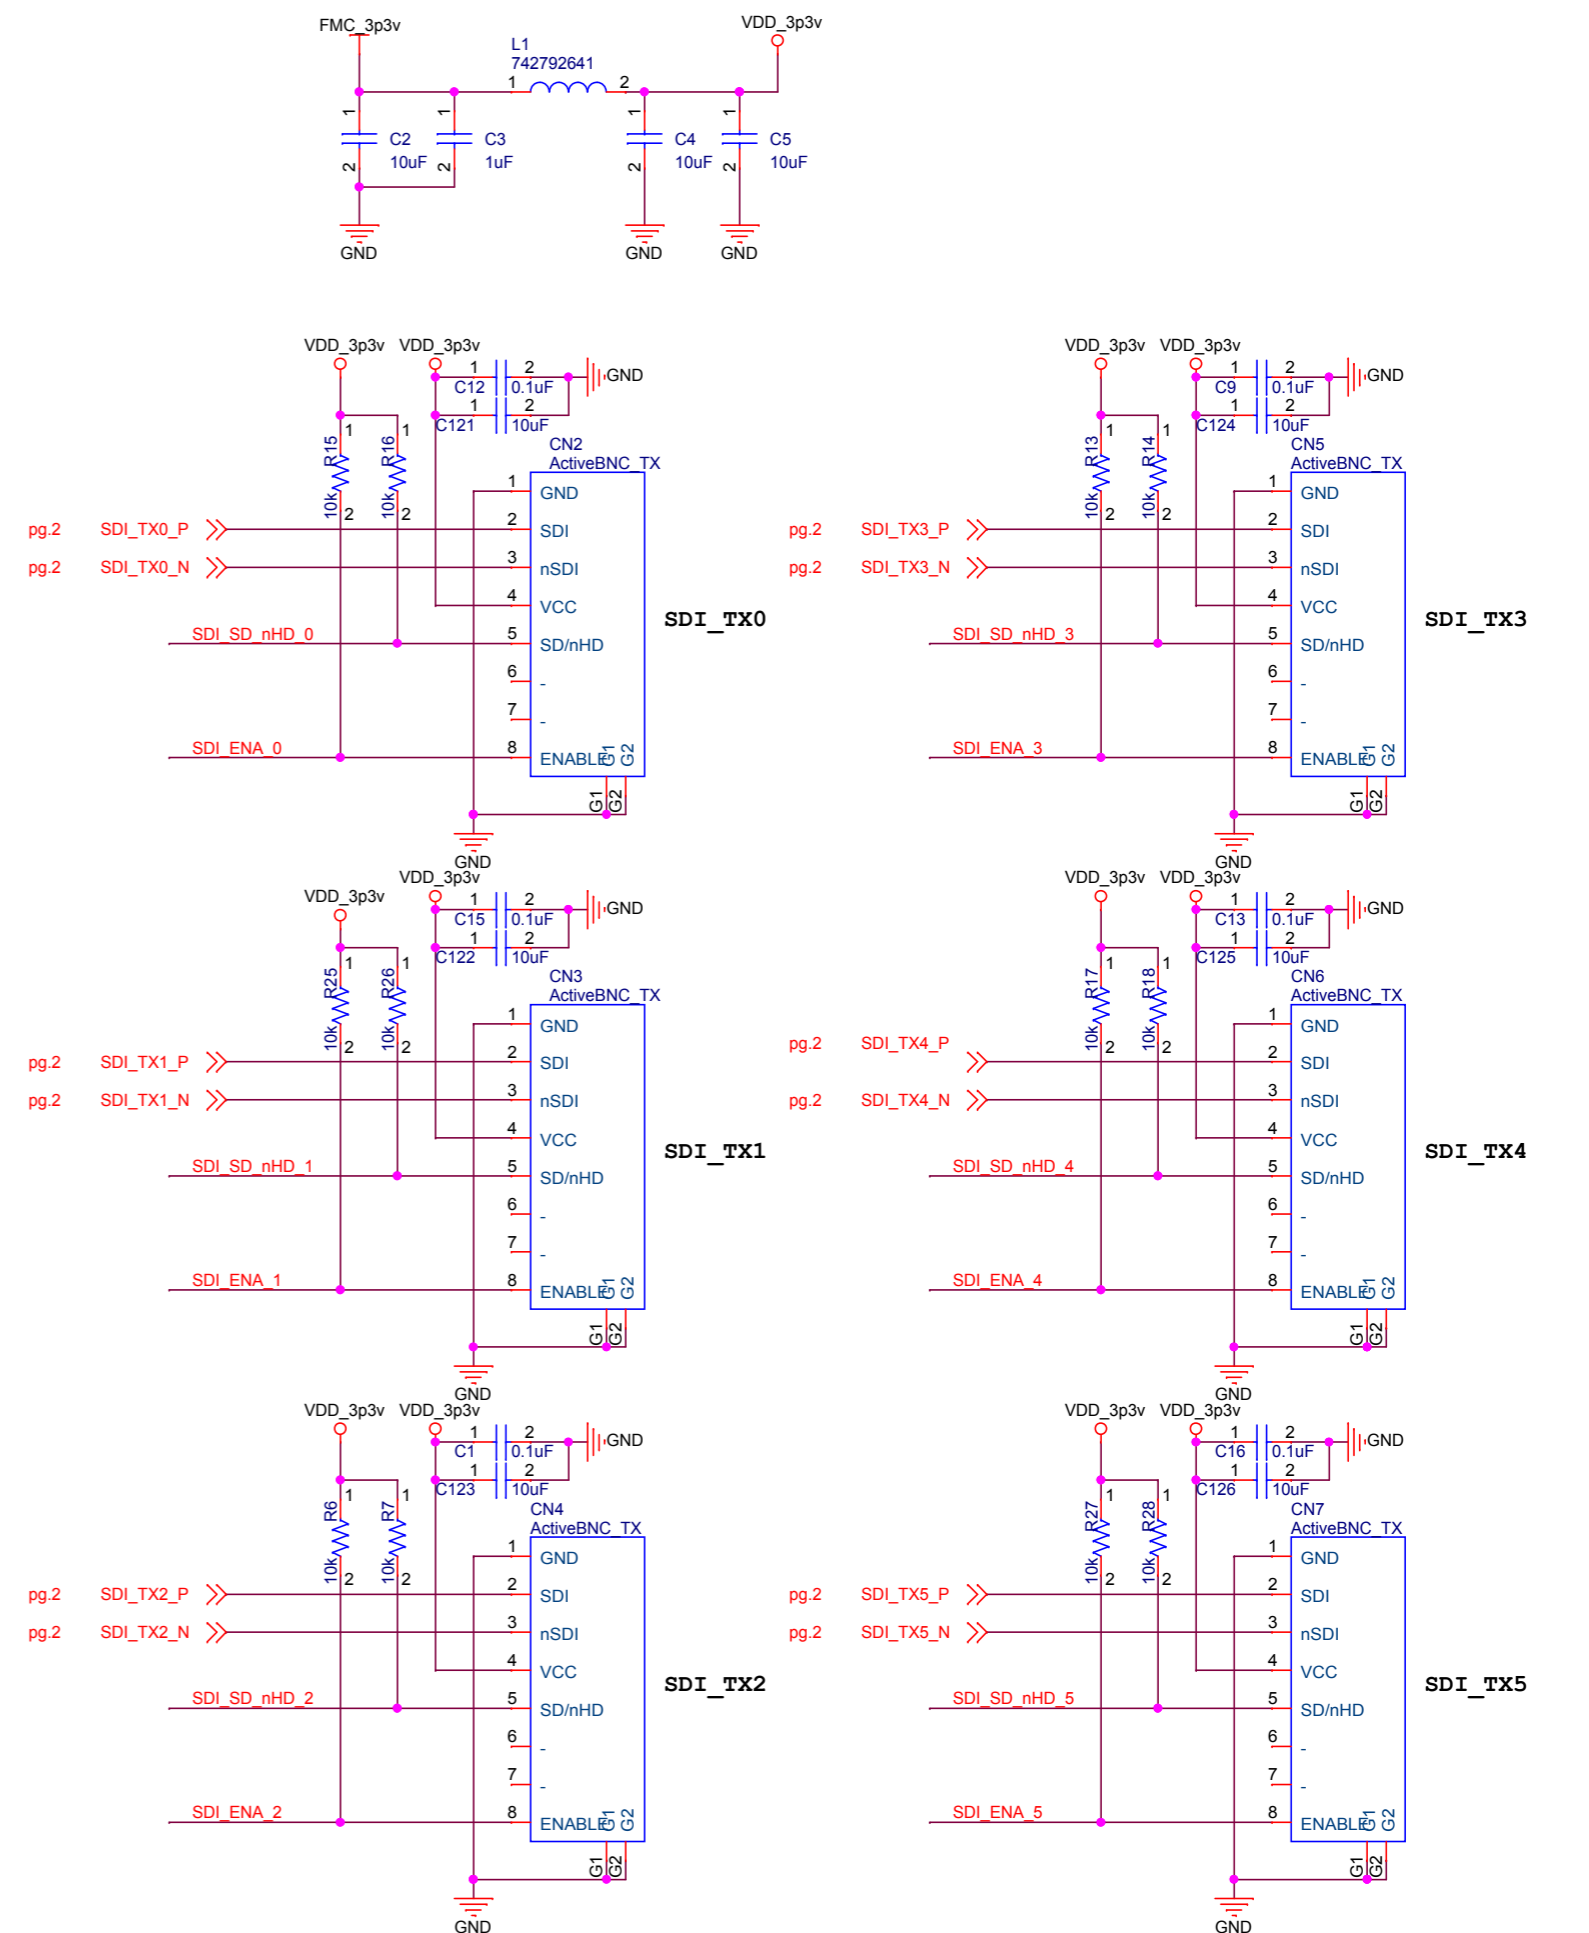

3G-SDI FMC Card

PAGE	DESCRIPTION
01	TOP
02	FMC
03	ActiveBNC TX
04	ActiveBNC RX
05	LMH1983
06	LMH1981

FMC		
Title 3G-SDI FMC Card		
Size A3	Document Number DATA_000057	Rev A
Date: 2016/07/14	Sheet 2 of 6	

ActiveBNC RX

Title		
3G-SDI FMC Card		
Size	Document Number	Rev
A3	DATA_000057	A
Date:	2016/07/14	Sheet 4 of 6

LMH1983

Title			3G-SDI FMC Card		
Size	Document Number	Rev			
A3	DATA_000057	A			
Date:	2016/07/14	Sheet	5	of	6

LMH1981

Title		
3G-SDI FMC Card		
Size	Document Number	Rev
A3	DATA_000057	A
Date:	2016/07/14	Sheet 6 of 6