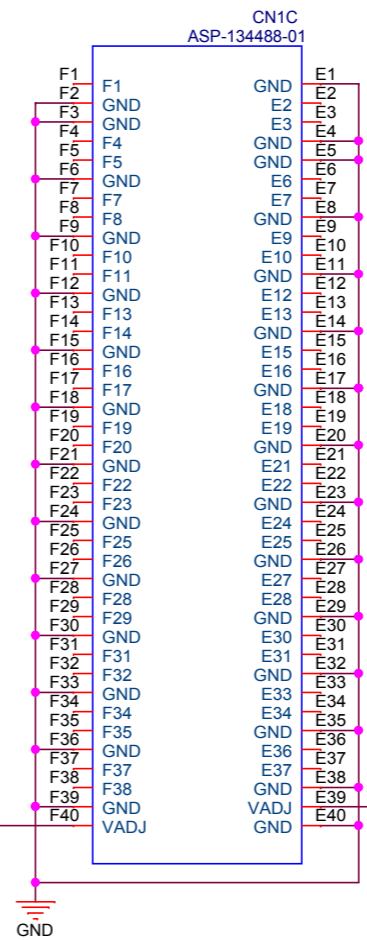

3G-SDI FMC Card

PAGE	DESCRIPTION
01	TOP
02	FMC
03	ActiveBNC TX
04	ActiveBNC RX
05	LMH1983
06	LMH1981

FMC		
Title 3G-SDI FMC Card		
Size A3	Document Number DATA_000057	Rev A
Date: 2016/07/14	Sheet 2 of 6	

ActiveBNC RX

Title		
3G-SDI FMC Card		
Size	Document Number	Rev
A3	DATA_000057	A
Date:	2016/07/14	Sheet 4 of 6

LMH1983

Title			3G-SDI FMC Card		
Size	Document Number	Rev			
A3	DATA_000057	A			
Date:	2016/07/14	Sheet	5	of	6

LMH1981

Title		
3G-SDI FMC Card		
Size	Document Number	Rev
A3	DATA_000057	A
Date:	2016/07/14	Sheet 6 of 6