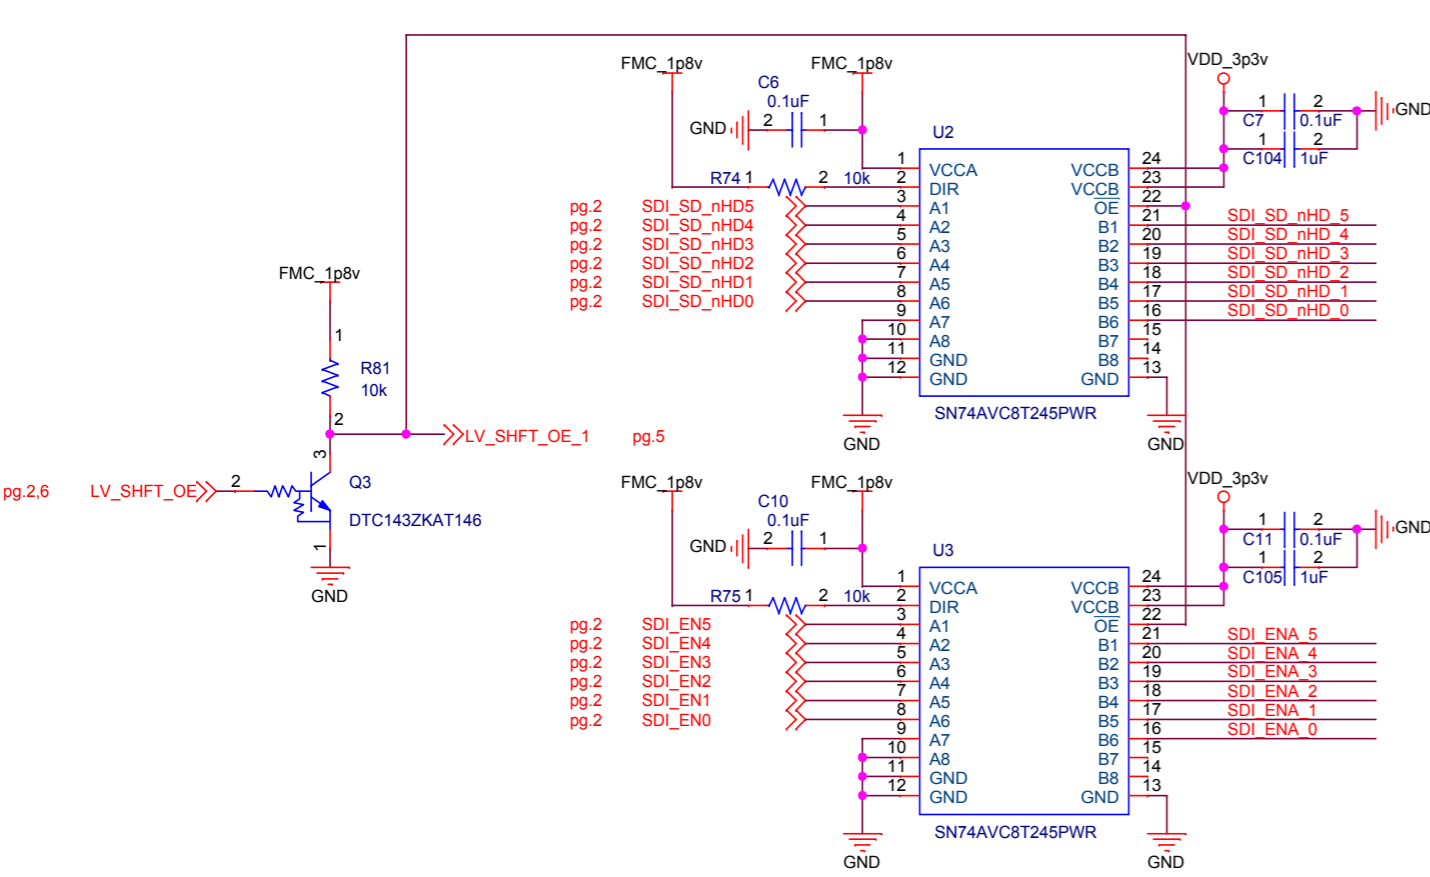

3G-SDI FMC Card

PAGE	DESCRIPTION
01	TOP
02	FMC
03	ActiveBNC TX
04	ActiveBNC RX
05	LMH1983
06	LMH1981

FMC		
Title 3G-SDI FMC Card		
Size A3	Document Number DATA_000057	Rev A
Date: 2016/07/14	Sheet 2 of 6	

ActiveBNC RX

Title		
3G-SDI FMC Card		
Size	Document Number	Rev
A3	DATA_000057	A
Date:	2016/07/14	Sheet 4 of 6

LMH1983

Title			3G-SDI FMC Card		
Size	Document Number	Rev			
A3	DATA_000057	A			
Date:	2016/07/14	Sheet	5	of	6

LMH1981

Title		
3G-SDI FMC Card		
Size	Document Number	Rev
A3	DATA_000057	A
Date:	2016/07/14	Sheet 6 of 6