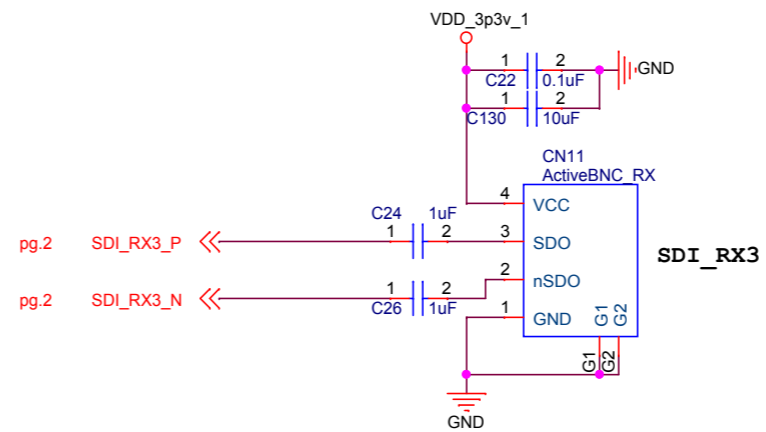

3G-SDI FMC Card

PAGE	DESCRIPTION
01	TOP
02	FMC
03	ActiveBNC TX
04	ActiveBNC RX
05	LMH1983
06	LMH1981

FMC		
Title 3G-SDI FMC Card		
Size A3	Document Number DATA_000057	Rev A
Date: 2016/07/14	Sheet 2 of 6	

ActiveBNC RX

Title		
3G-SDI FMC Card		
Size	Document Number	Rev
A3	DATA_000057	A
Date:	2016/07/14	Sheet 4 of 6

LMH1983

Title			3G-SDI FMC Card		
Size	Document Number	Rev			
A3	DATA_000057	A			
Date:	2016/07/14	Sheet	5	of	6

LMH1981

Title		
3G-SDI FMC Card		
Size	Document Number	Rev
A3	DATA_000057	A
Date:	2016/07/14	Sheet 6 of 6