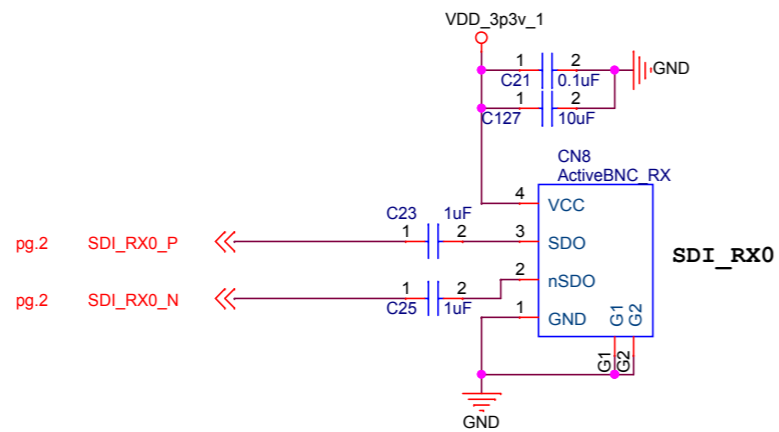

3G-SDI FMC Card

PAGE	DESCRIPTION
01	TOP
02	FMC
03	ActiveBNC TX
04	ActiveBNC RX
05	LMH1983
06	LMH1981

FMC		
Title 3G-SDI FMC Card		
Size A3	Document Number DATA_000057	Rev A
Date: 2016/07/14	Sheet 2 of 6	

ActiveBNC RX

Title		
3G-SDI FMC Card		
Size	Document Number	Rev
A3	DATA_000057	A
Date:	2016/07/14	Sheet 4 of 6

LMH1983

Title			3G-SDI FMC Card		
Size	Document Number	Rev			
A3	DATA_000057	A			
Date:	2016/07/14	Sheet	5	of	6

LMH1981

Title		
3G-SDI FMC Card		
Size	Document Number	Rev
A3	DATA_000057	A
Date:	2016/07/14	Sheet 6 of 6