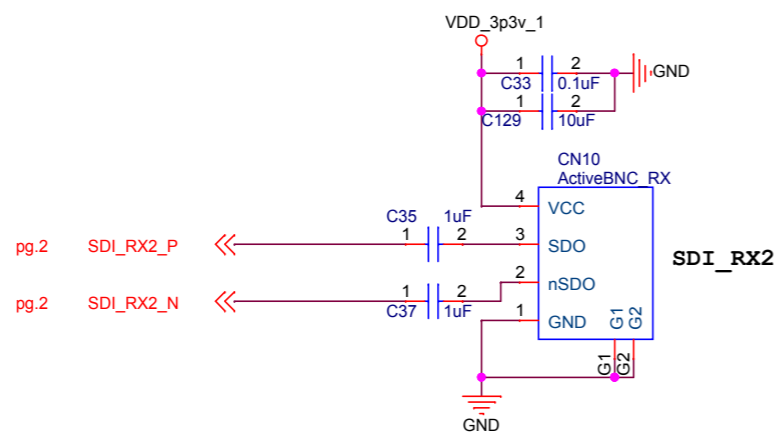

3G-SDI FMC Card

PAGE	DESCRIPTION
01	TOP
02	FMC
03	ActiveBNC TX
04	ActiveBNC RX
05	LMH1983
06	LMH1981

FMC		
Title 3G-SDI FMC Card		
Size A3	Document Number DATA_000057	Rev A
Date: 2016/07/14	Sheet 2 of 6	

ActiveBNC RX

Title		
3G-SDI FMC Card		
Size	Document Number	Rev
A3	DATA_000057	A
Date:	2016/07/14	Sheet 4 of 6

LMH1983

Title			3G-SDI FMC Card		
Size	Document Number	Rev			
A3	DATA_000057	A			
Date:	2016/07/14	Sheet	5	of	6

LMH1981

Title		
3G-SDI FMC Card		
Size	Document Number	Rev
A3	DATA_000057	A
Date:	2016/07/14	Sheet 6 of 6