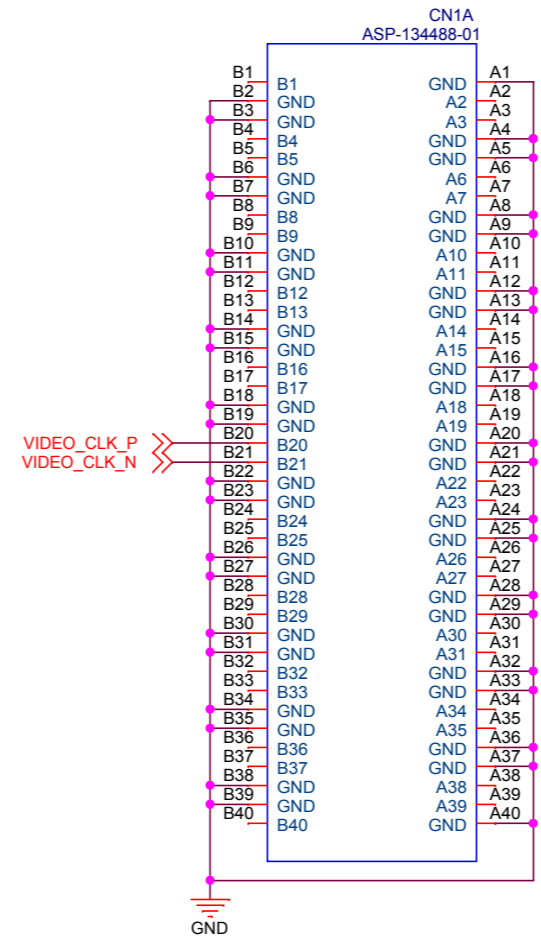

3G-SDI FMC Card

PAGE	DESCRIPTION
01	TOP
02	FMC
03	ActiveBNC TX
04	ActiveBNC RX
05	LMH1983
06	LMH1981

FMC		
Title 3G-SDI FMC Card		
Size A3	Document Number DATA_000057	Rev A
Date: 2016/07/14	Sheet 2 of 6	

ActiveBNC RX

Title		
3G-SDI FMC Card		
Size	Document Number	Rev
A3	DATA_000057	A
Date:	2016/07/14	Sheet 4 of 6

LMH1983

Title			3G-SDI FMC Card		
Size	Document Number	Rev			
A3	DATA_000057	A			
Date:	2016/07/14	Sheet	5	of	6

LMH1981

Title		
3G-SDI FMC Card		
Size	Document Number	Rev
A3	DATA_000057	A
Date:	2016/07/14	Sheet 6 of 6