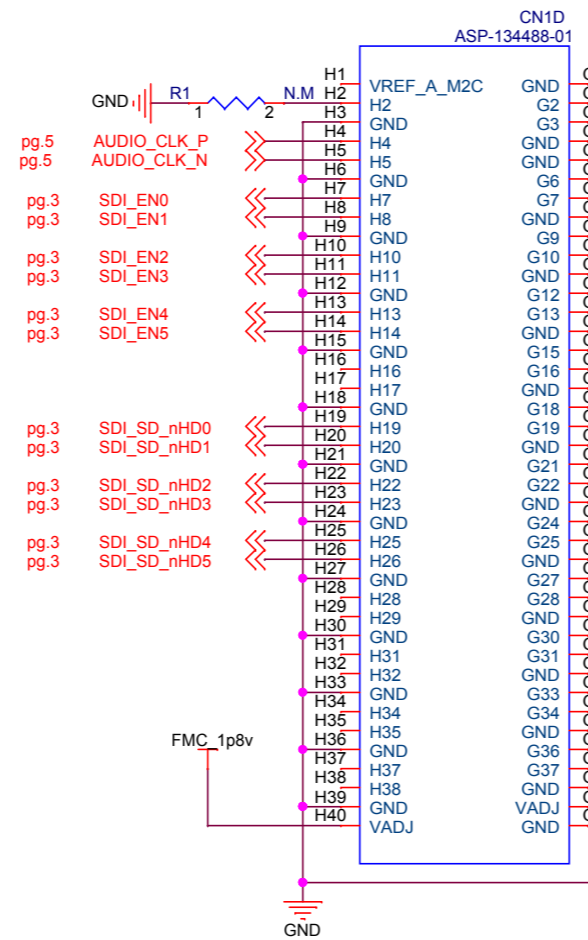

3G-SDI FMC Card

PAGE	DESCRIPTION
01	TOP
02	FMC
03	ActiveBNC TX
04	ActiveBNC RX
05	LMH1983
06	LMH1981

FMC		
Title 3G-SDI FMC Card		
Size A3	Document Number DATA_000057	Rev A
Date: 2016/07/14	Sheet 2 of 6	

ActiveBNC RX

Title		
3G-SDI FMC Card		
Size	Document Number	Rev
A3	DATA_000057	A
Date:	2016/07/14	Sheet 4 of 6

LMH1983

Title			3G-SDI FMC Card		
Size	Document Number	Rev			
A3	DATA_000057	A			
Date:	2016/07/14	Sheet	5	of	6

LMH1981

Title		
3G-SDI FMC Card		
Size	Document Number	Rev
A3	DATA_000057	A
Date:	2016/07/14	Sheet 6 of 6