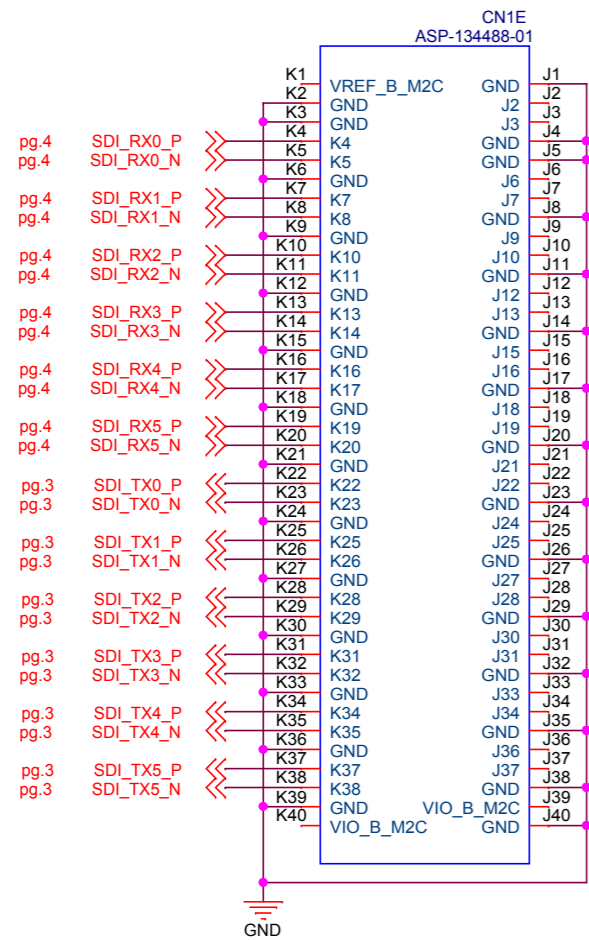

3G-SDI FMC Card

PAGE	DESCRIPTION
01	TOP
02	FMC
03	ActiveBNC TX
04	ActiveBNC RX
05	LMH1983
06	LMH1981

FMC		
Title 3G-SDI FMC Card		
Size A3	Document Number DATA_000057	Rev A
Date: 2016/07/14	Sheet 2 of 6	

ActiveBNC RX

Title		
3G-SDI FMC Card		
Size	Document Number	Rev
A3	DATA_000057	A
Date:	2016/07/14	Sheet 4 of 6

LMH1983

Title			3G-SDI FMC Card		
Size	Document Number	Rev			
A3	DATA_000057	A			
Date:	2016/07/14	Sheet	5	of	6

LMH1981

Title		
3G-SDI FMC Card		
Size	Document Number	Rev
A3	DATA_000057	A
Date:	2016/07/14	Sheet 6 of 6